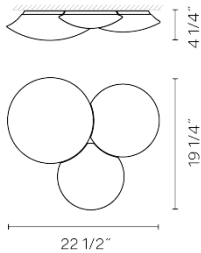

Diffuser

Matte triplex opal blown-glass diffuser

Materials

Wall support: Aluminum

Finishes

5437-03 White (RAL 9016)

Sketch

Electrical characteristics