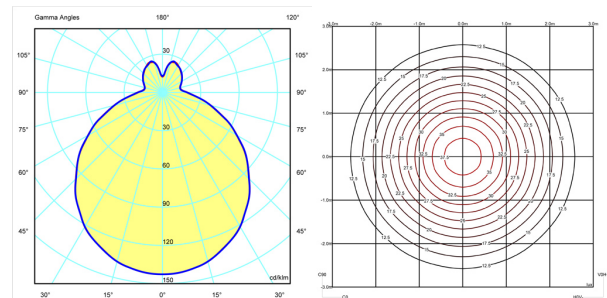

Please see the installation manual

Light distribution

General lighting

Lamp for general lighting that equally distributes the light in all directions.

Photometric data

Certificates