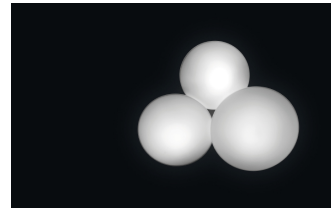

Puck

Design by Jordi Vilardell.

VIBIA

Reference

5437.

Application

Ceiling Fixtures

Installation type

Surface mounted

Description

Puck achieves great purity of line and beauty of form. The use of triplex opal blown glass of the highest quality and the white cast aluminum body gives the product a perfect finish. Puck produces warm diffused illumination without glare. Whether selecting the single button of glass or a design with multiple diffusers each design only requires one junction box for mounting.

Diffuser

Matte triplex opal blown-glass diffuser

Materials

Wall support: Aluminum

Finishes

5437-03 White (RAL 9016)

Sketch

Electrical characteristics

3 x LED PLATE 7.6W 350mA

Total 22.8 W

Light source: 2700K CRI >80 2465 lm 108 lm/W

Fixture: 1401 lm 56 lm/W

Driver included: CC - Constant Current 350 mA 120-240V 50/60Hz

Electronic dimming: NO DIMMING

Installation and assembly

Please see the installation manual

Light distribution

General lighting

Lamp for general lighting that equally distributes the light in all directions.

Photometric data

Certificates